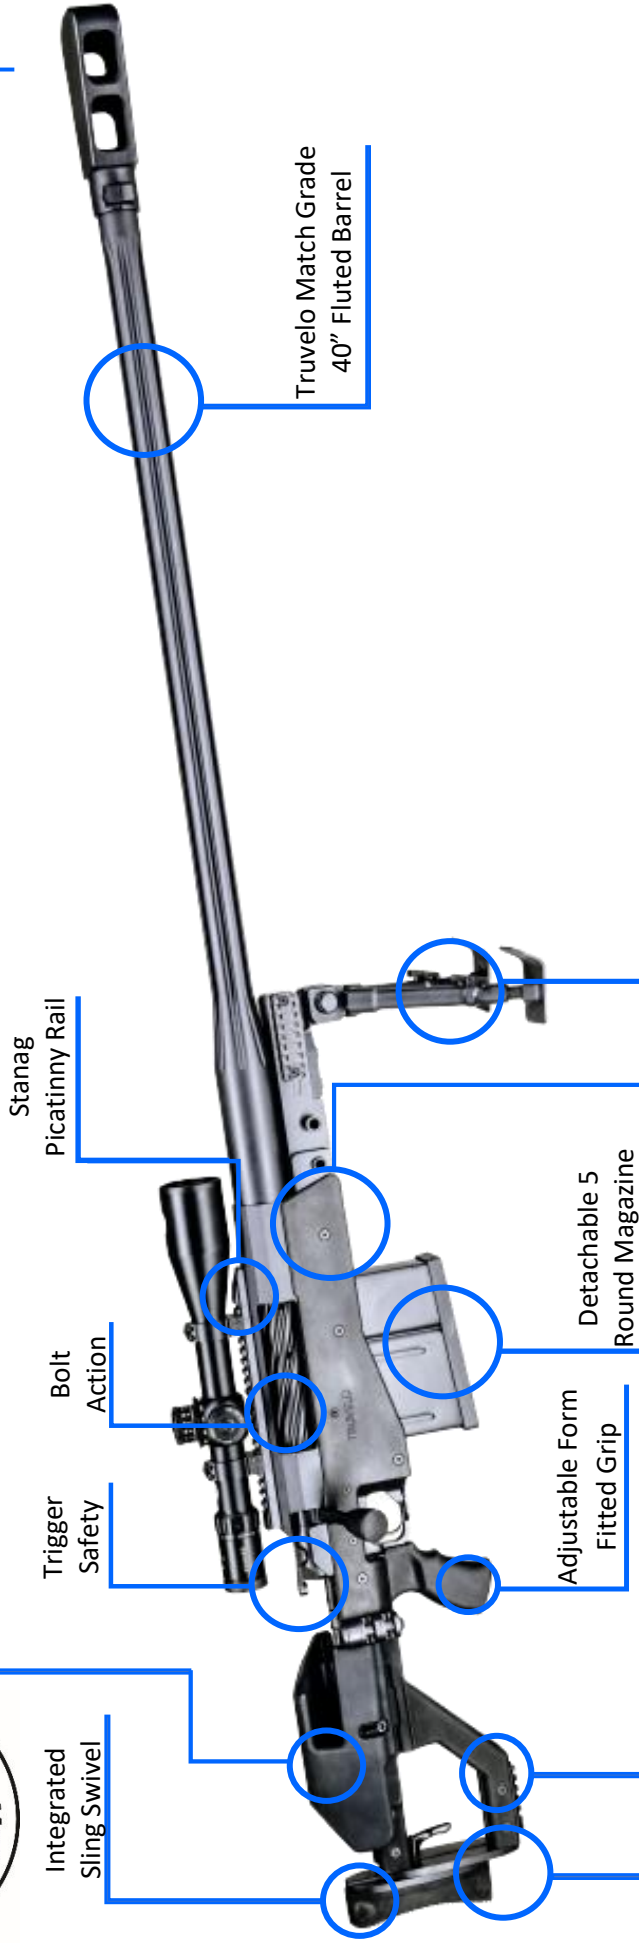

Integrated Sling Swivel

Trigger Safety

Bolt Action

Stanag Picatinny Rail

Truvelo Match Grade 40" Fluted Barrel

Adjustable Form Fitted Grip

Detachable 5 Round Magazine

Impact Modified Outer Cover in Olive Drab, Desert Tan and Black

Adjustable Bi-Pod

Rear Picatinny Rail for Optional Mono Pod

Height Adjustable Recoil Assembly

OPTIONAL ACCESSORIES

- Telescope
- Night Vision Accessory Bracket
- Allen Keys
- Extractor Kit: Extractor, Extractor Pin, Extractor Spring
- Firing Pin Kit: Firing Pin, Firing Pin Spring
- Ejector Kit: Ejector, Ejector Pin, Ejector Spring
- Drag / Carry Bag / Aluminium Case
- Measurement Gauges: Head spacing Gauges (Go & No-Go)
- Shooting Mat

+27 11 314 1405

107 Packard Street, Randjespark, Midrand, Gauteng

armoury@truvelo.co.za