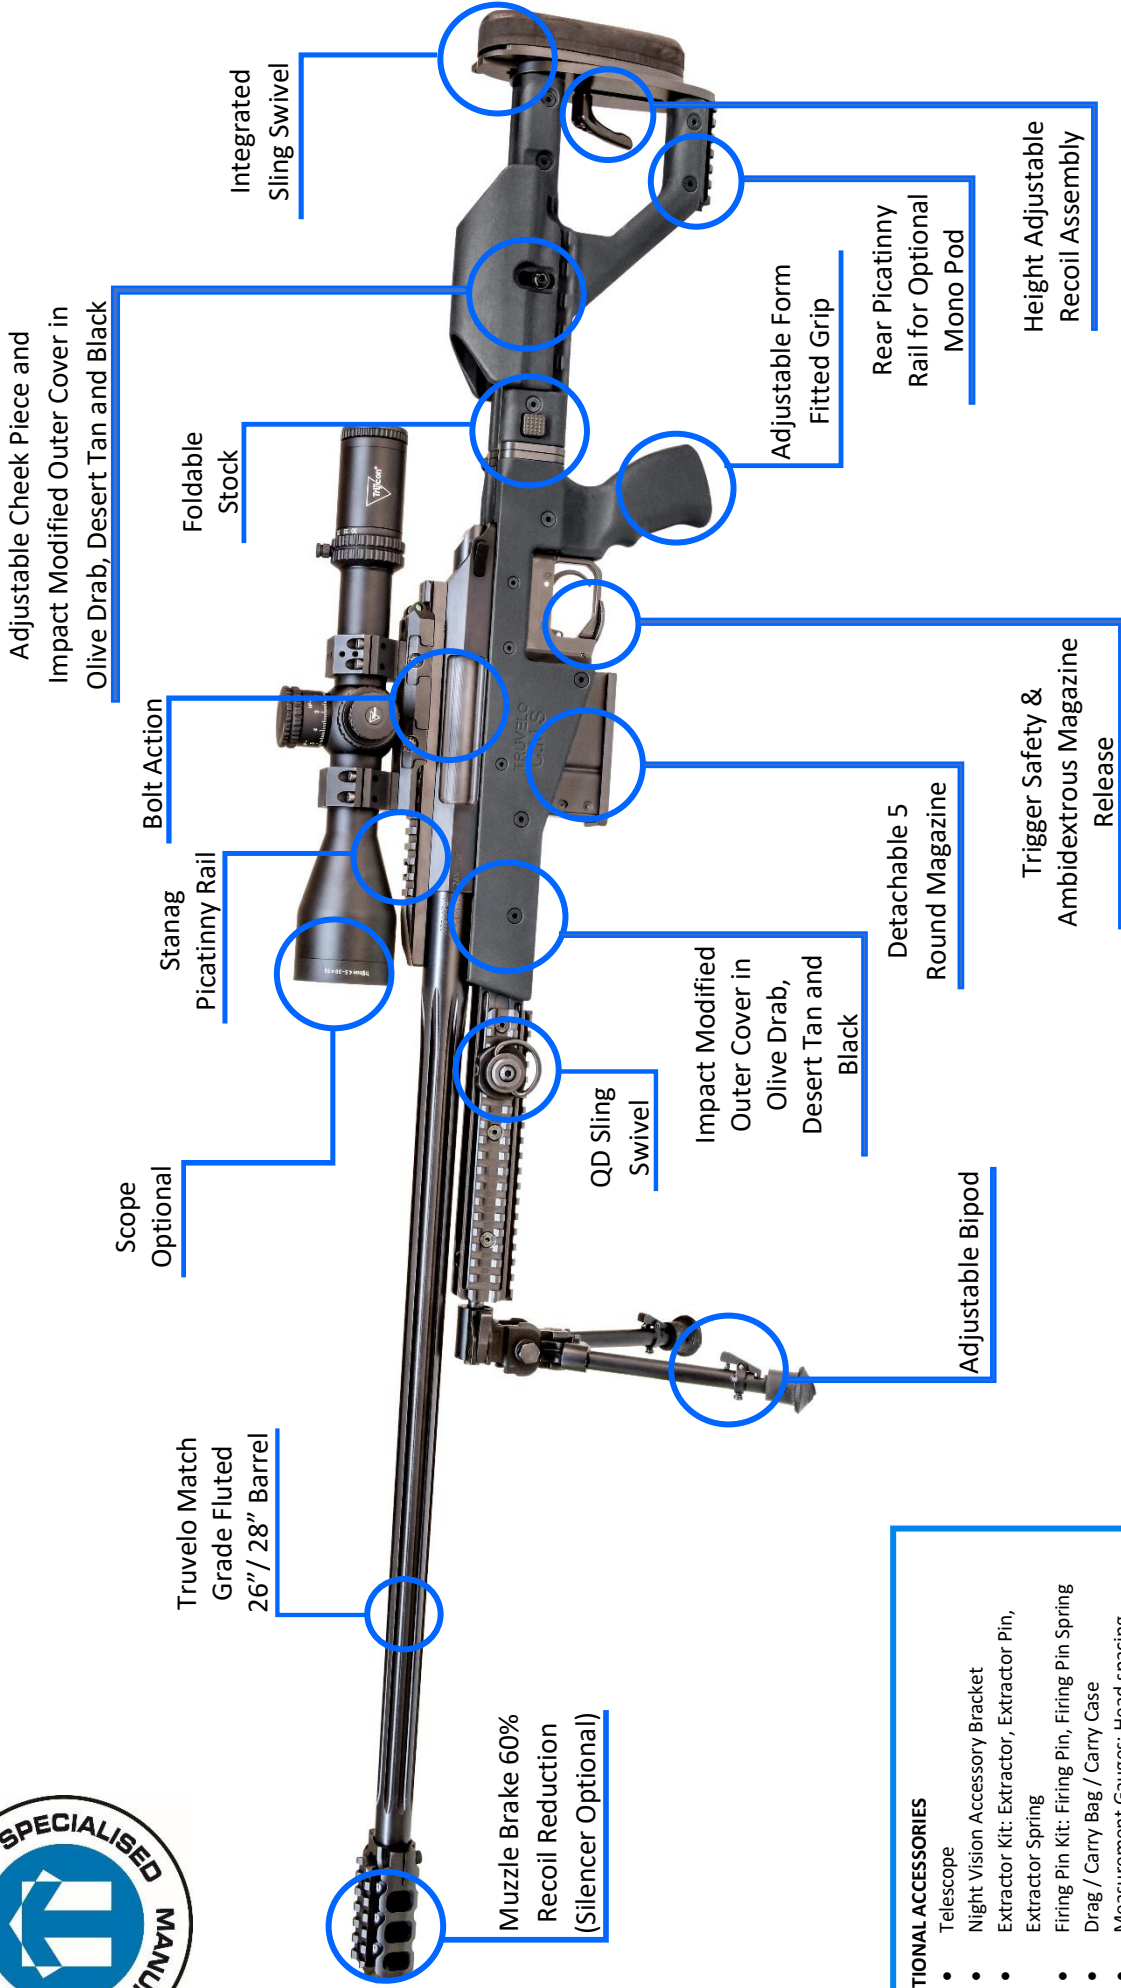

Adjustable Cheek Piece and Impact Modified Outer Cover in Olive Drab, Desert Tan and Black

Scope Optional

Bolt Action

Stanagan Picatinny Rail

Truvelo Match Grade Fluted 26" / 28" Barrel

Foldable Stock

Integrated Sling Swivel

Muzzle Brake 60% Recoil Reduction (Silencer Optional)

QD Sling Swivel

Impact Modified Outer Cover in Olive Drab, Desert Tan and Black

Adjustable Form Fitted Grip

Detachable 5 Round Magazine

Adjustable Bipod

Trigger Safety & Ambidextrous Magazine Release

Rear Picatinny Rail for Optional Mono Pod

Height Adjustable Recoil Assembly

1. **OPTIONAL ACCESSORIES**
2. Telescope
   - Night Vision Accessory Bracket
   - Extractor Kit: Extractor, Extractor Pin, Extractor Spring
   - Firing Pin Kit: Firing Pin, Firing Pin Spring
   - Drag / Carry Bag / Carry Case
   - Measurement Gauges: Head spacing Gauges (Go & No-Go)
   - Shooting Mat
   - Anti-Mirage Band

+27 11 314 1405

107 Packard Street, Randjespark, Midrand, Gauteng

armoury@truvelo.co.za