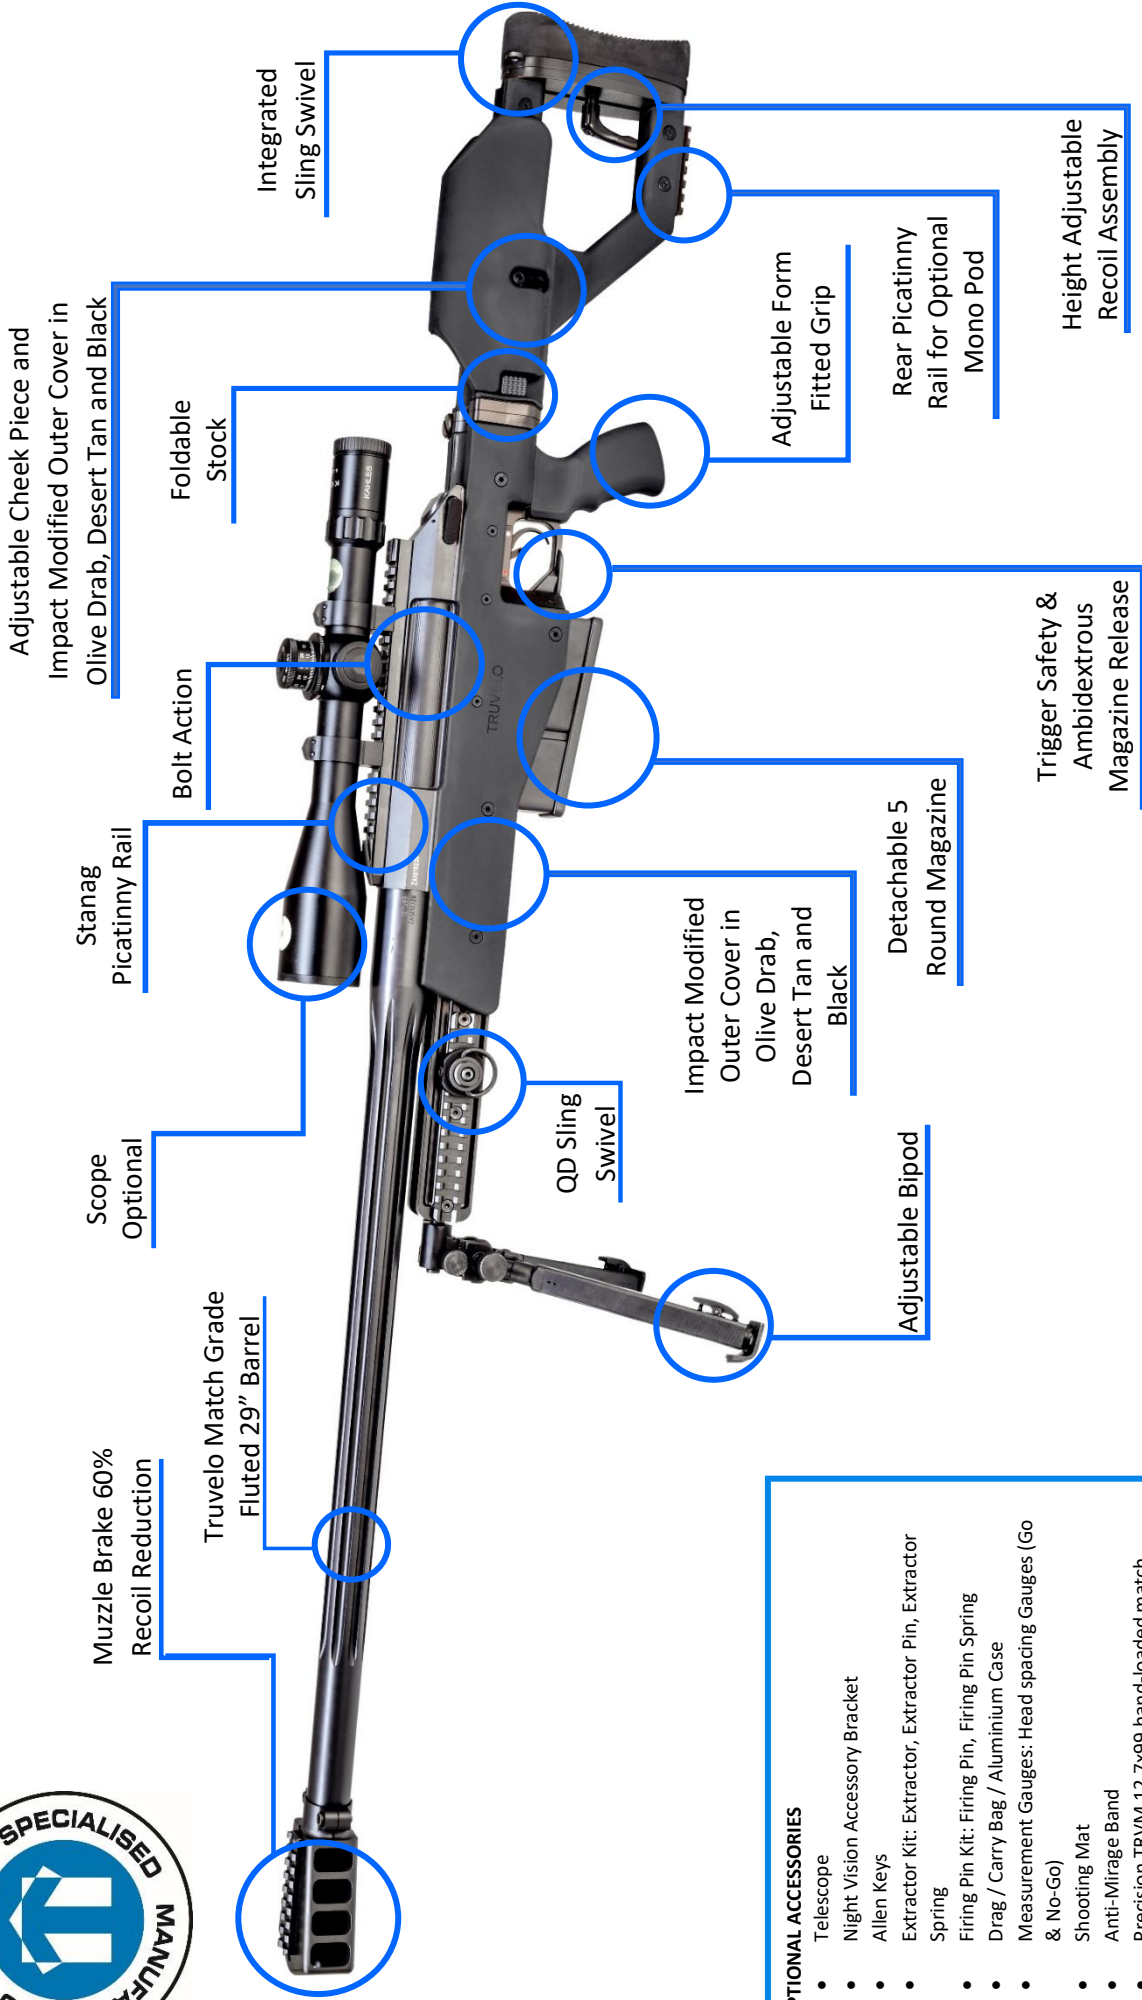

CMS 12.7x99mm

SPECIFICATIONS

DESCRIPTION	SPECIFICATIONS
Calibre	CMS 12.7x99mm
Action Type	Bolt Action
Magazine Capacity	5
Barrel Length	736.6mm (29") Standard (1016mm [40"] only for PRS/ELR)
Overall Length	Unfolded: 1455mm Folded: 1180mm
Height	± 225mm
Width	± 75mm
Number of Rifling Grooves	8 Grooves, 1:15" Twist
Locking Lugs	4 Lugs
Weight	± 13.6 kg (Including Empty Magazine & Bipod)
Ammunition	FMJ, Ball, AP, Tracer, API
Accuracy	1 MOA at 500m (Ammunition Dependent)
Effective Range	1 200m (Ammunition Dependent)
Temperature Range	-32°C / +55°C
Adjustable Cheek Piece	Standard
Silencer / Muzzle Brake	Optional
Stock	Height Adjustable, Right Folding
Provision for Night Vision Attachment	Optional
Provision for Thermal Imaging Attachment	Optional

Designed to the highest standards and with unsurpassed engineering, the CMS 12.7x99mm is a specialised rifle of outstanding quality and accuracy. Design features include a foldable stock, fully adjustable recoil assembly, adjustable grip, stanag picatinny rails and removable bipod. In addition to this, various fore-end lengths are available.

STANDARD RIFLE (INCLUDED):

Muzzle Brake, Operators Manual (English), 2 x 5 Round Magazines, Firing Pin Protrusion Gauge.

Truvelo reserves the right to change products at any time without prior notice.

- OPTIONAL ACCESSORIES**
- Telescope
 - Night Vision Accessory Bracket
 - Allen Keys
 - Extractor Kit: Extractor, Extractor Pin, Extractor Spring
 - Firing Pin Kit: Firing Pin, Firing Pin Spring
 - Drag / Carry Bag / Aluminium Case
 - Measurement Gauges: Head spacing Gauges (Go & No-Go)
 - Shooting Mat
 - Anti-Mirage Band
 - Precision TRVM 12,7x99 hand-loaded match ammunition manufactured by Truvelo Armory is available to ensure best performance for this rifle.